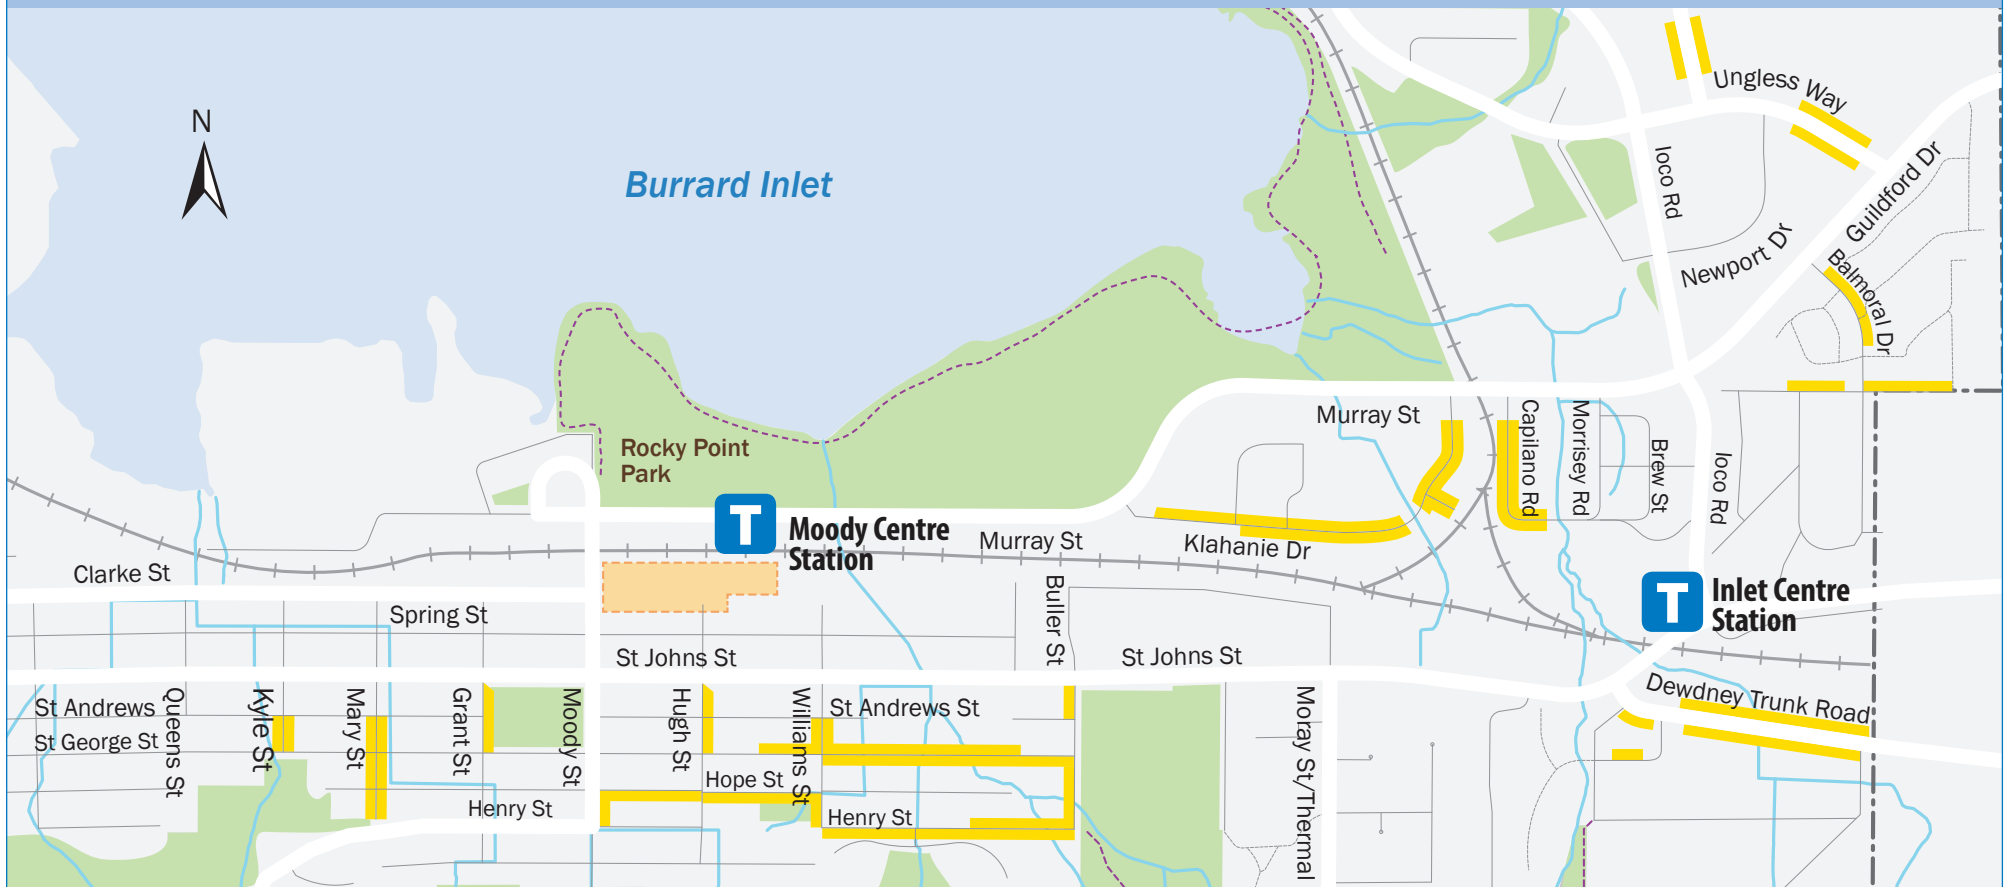

Multi-Family Residential Parking Permit Program

Residents with a valid parking permit hang-tag displayed in their vehicle will be exempt from the regular parking restriction (four hours, 9am to 5pm, Monday to Friday) posted on street signs in multi-family residential areas.

Permit holders must adhere to all other City bylaws. This map is provided as a guide only and is subject to change. Please refer to posted restrictions on street signs when parking.

Legend

 4 hour parking, 9am–5pm, Monday–Friday **except with permit**

THIS MAP IS CURRENT AS OF NOVEMBER 21, 2018.