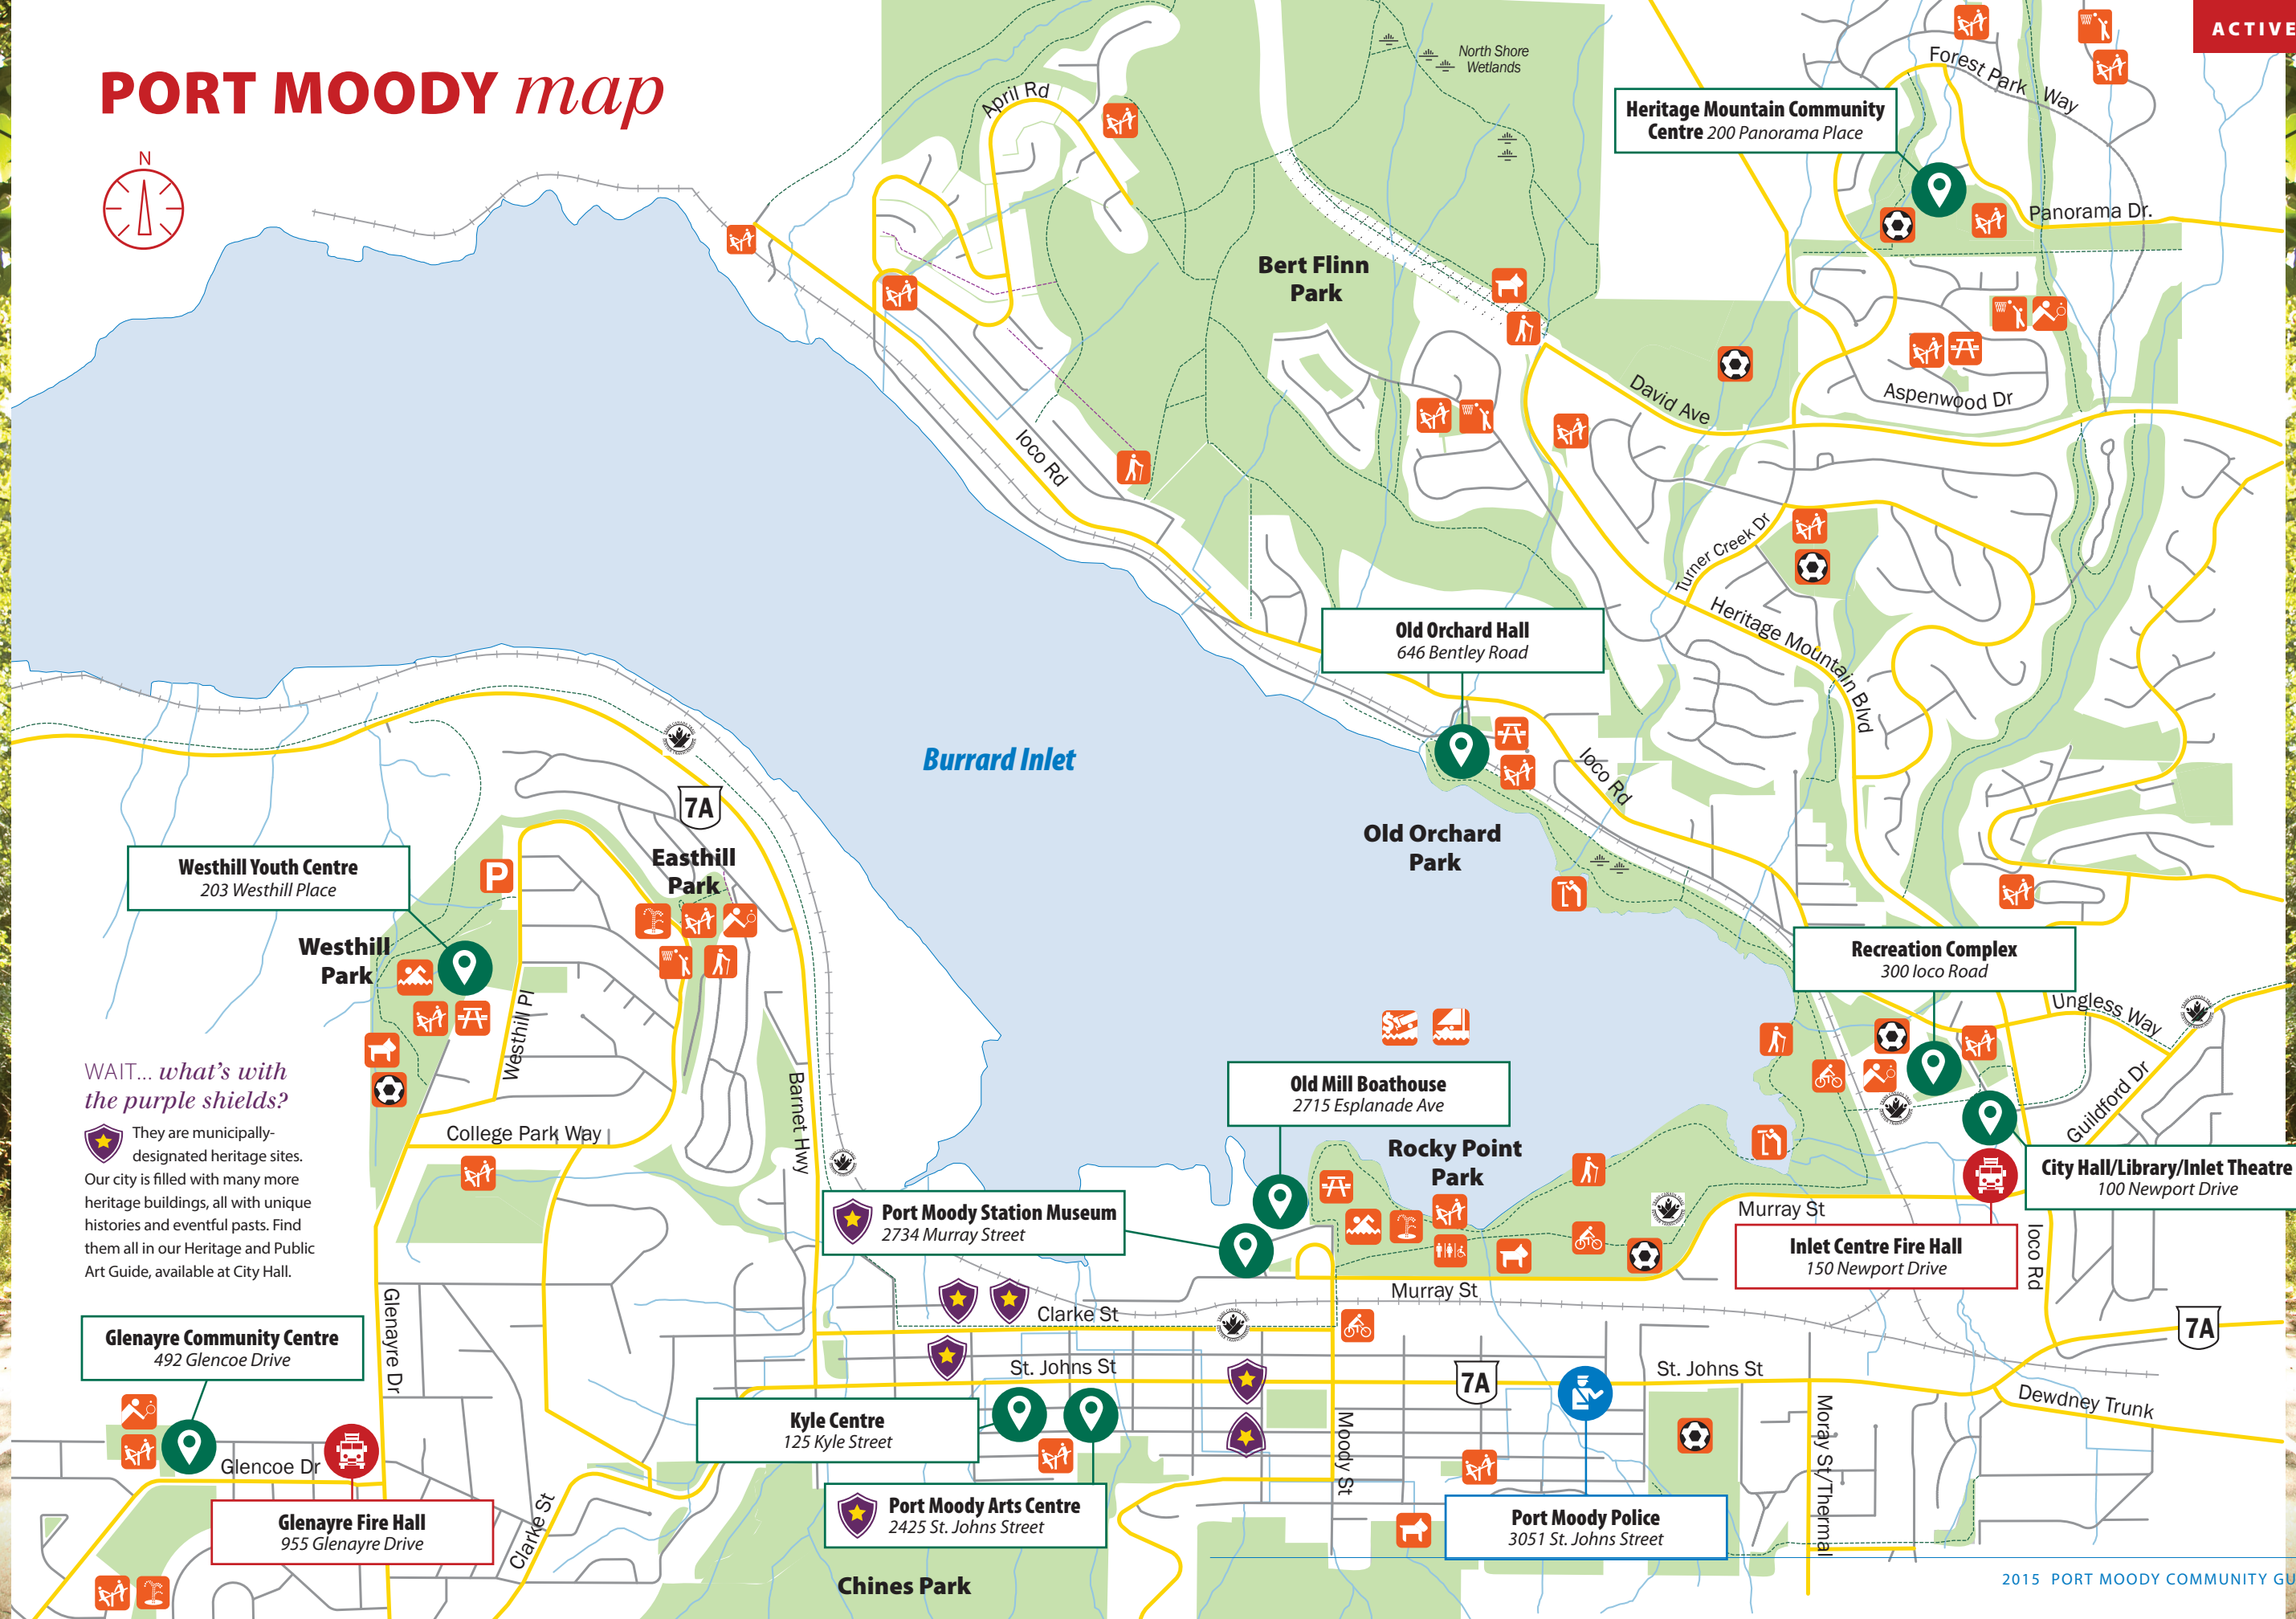

PORT MOODY *map*

WAIT... *what's with the purple shields?*
They are municipally-designated heritage sites. Our city is filled with many more heritage buildings, all with unique histories and eventful pasts. Find them all in our Heritage and Public Art Guide, available at City Hall.

Westhill Youth Centre
203 Westhill Place

Westhill Park

Easthill Park

Old Orchard Hall
646 Bentley Road

Old Orchard Park

Recreation Complex
300 Ioco Road

Old Mill Boathouse
2715 Esplanade Ave

Rocky Point Park

City Hall/Library/Inlet Theatre
100 Newport Drive

Inlet Centre Fire Hall
150 Newport Drive

Port Moody Station Museum
2734 Murray Street

Glenayre Community Centre
492 Glencoe Drive

Glenayre Fire Hall
955 Glenayre Drive

Kyle Centre
125 Kyle Street

Port Moody Arts Centre
2425 St. Johns Street

Port Moody Police
3051 St. Johns Street

Chines Park