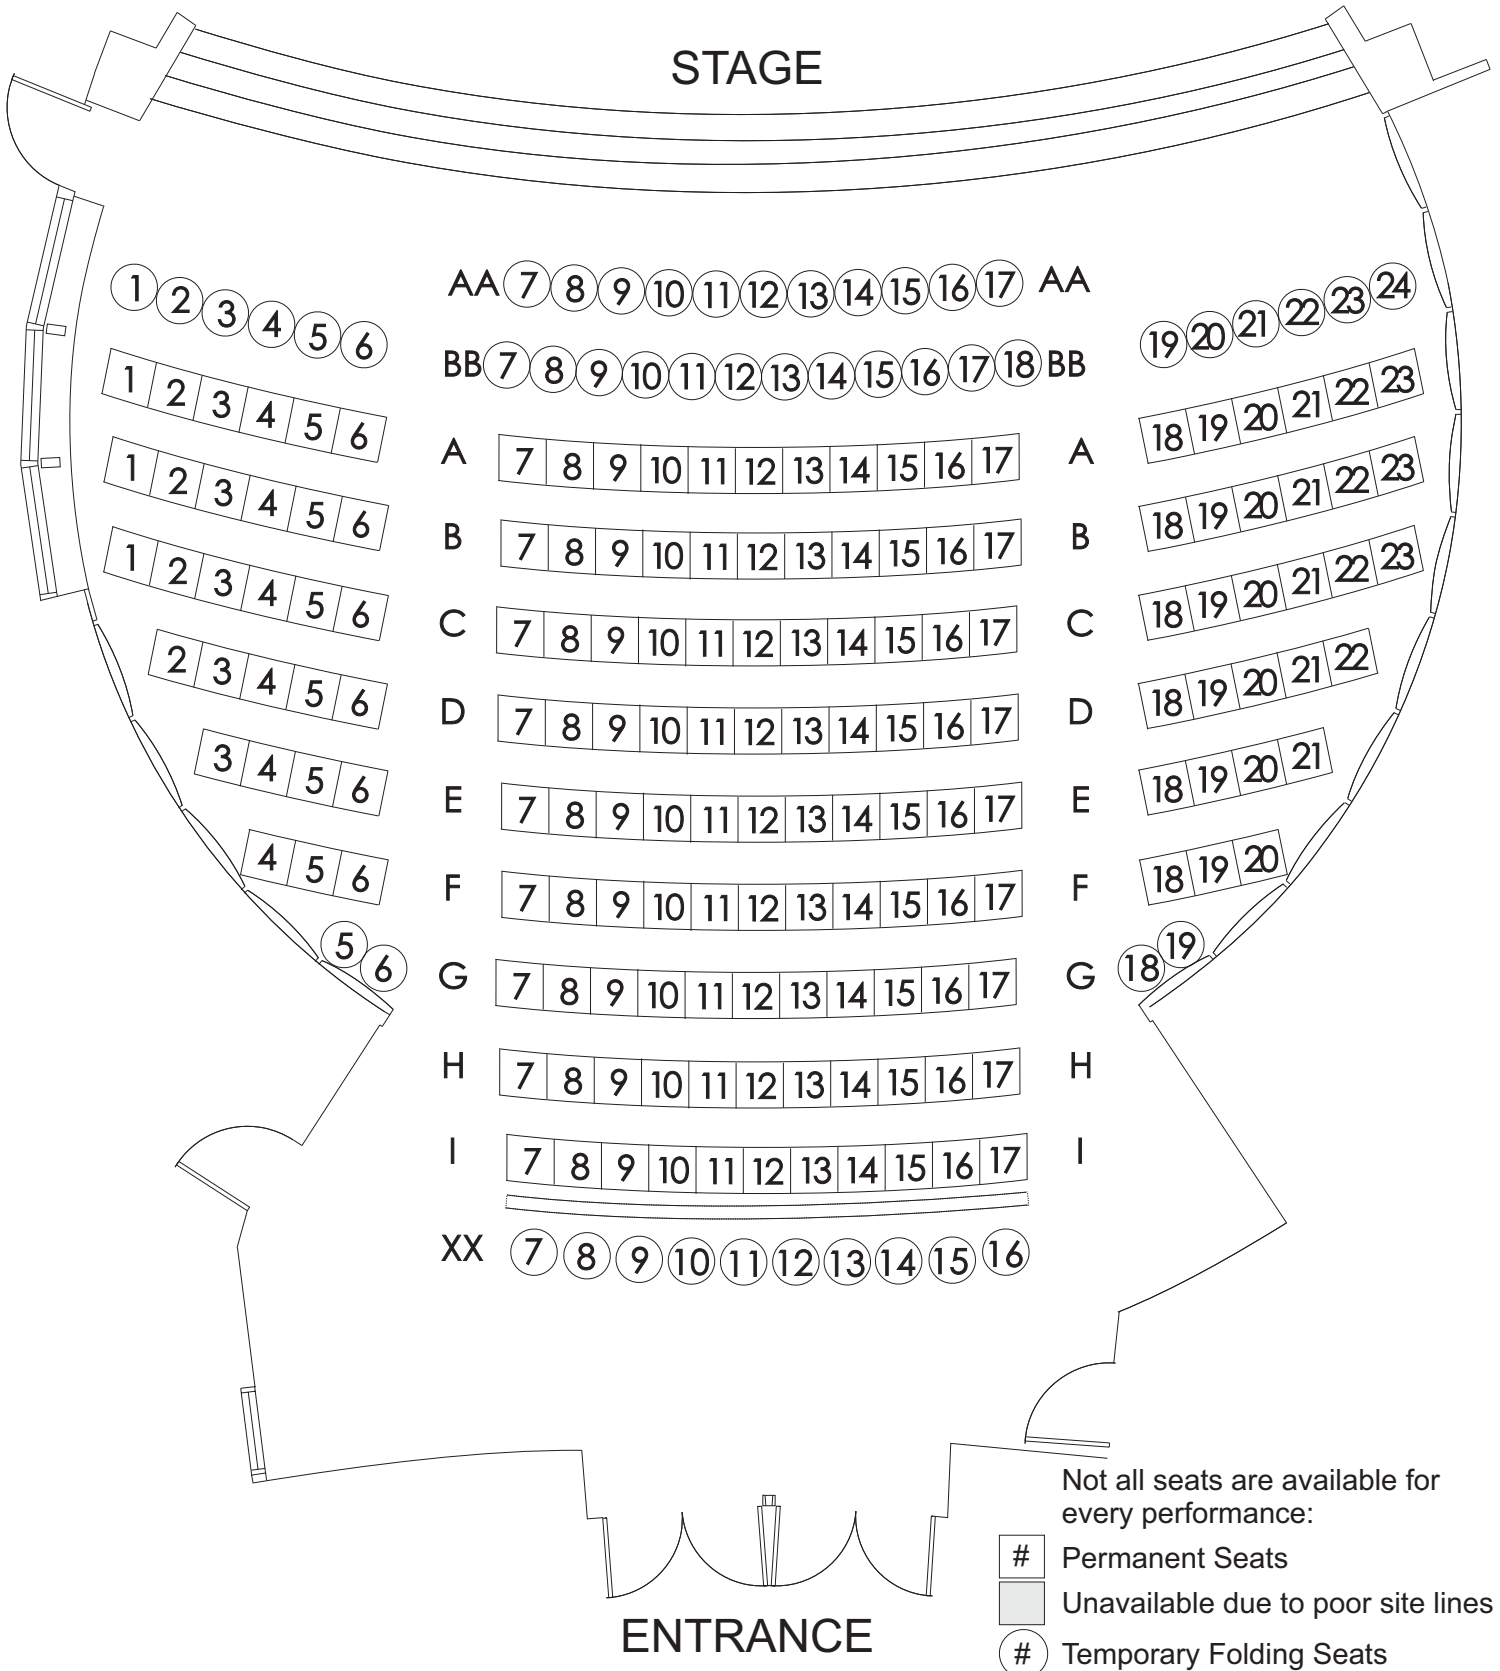

INLET THEATRE SEATING PLAN

Maximum Seating Configuration
208 Seats (no wheelchair spots)

INLET THEATRE SEATING PLAN

Maximum Seating Configuration
208 Seats (plus 2 wheelchair spots)

Not all seats are available for every performance:

- # Permanent Seats
- Unavailable due to poor site lines
- # Temporary Folding Seats

INLET THEATRE SEATING PLAN

Permanent Seating Configuration
159 Seats (plus 2 wheelchair spots)

INLET THEATRE SEATING PLAN

Maximum Film Screen Seating Configuration
161 Seats (plus 2 wheelchair spots)

Not all seats are available for every performance:

- # Permanent Seats
- Unavailable due to poor site lines
- # Temporary Folding Seats

INLET THEATRE SEATING PLAN

Console in House
198 Seats (plus 2 wheelchair spots)

Not all seats are available for every performance:

- # Permanent Seats
- Unavailable due to poor site lines
- # Temporary Folding Seats