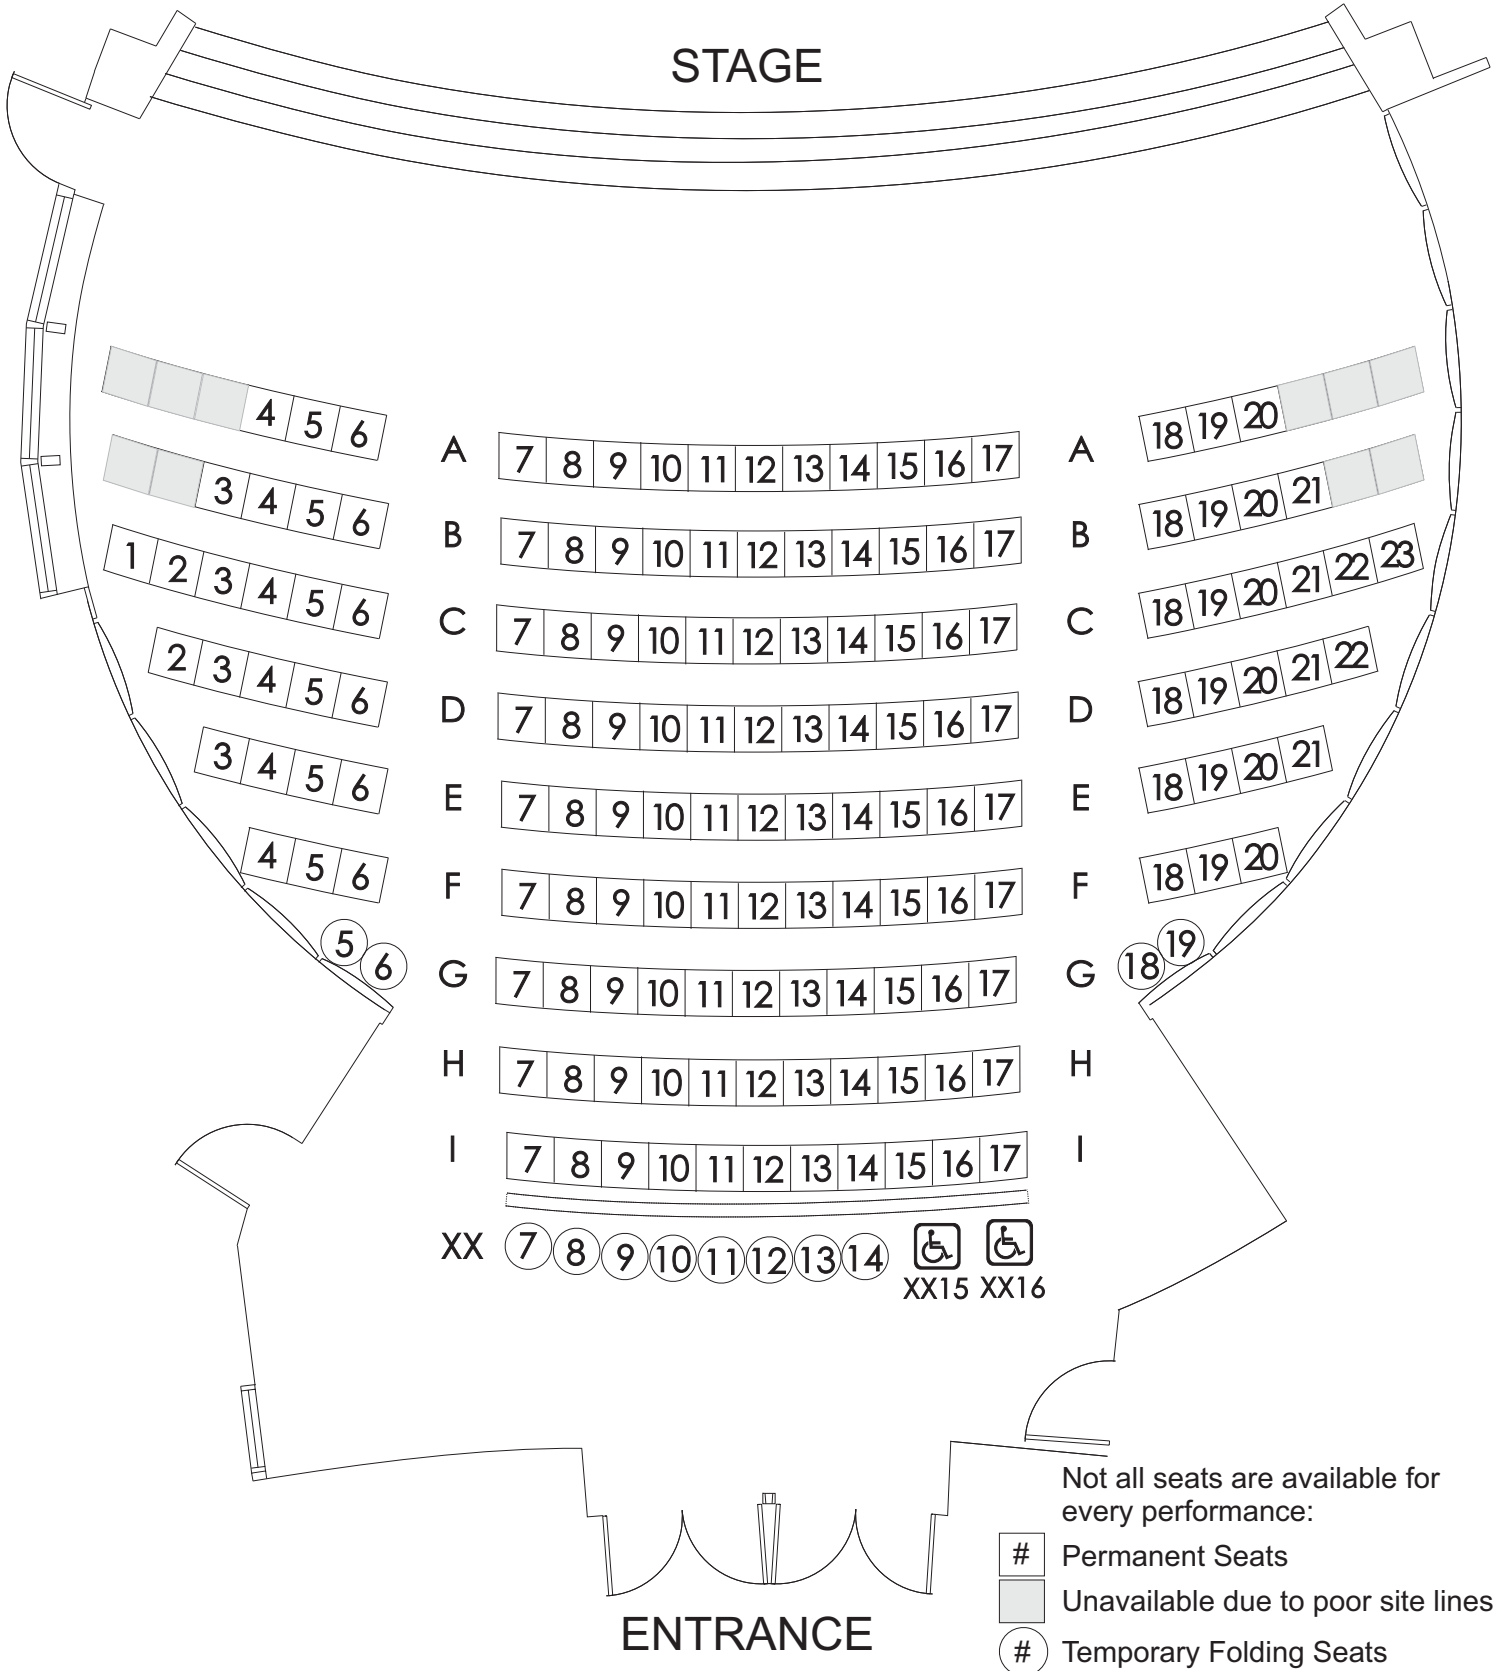

INLET THEATRE SEATING PLAN

Maximum Seating Configuration
208 Seats (no wheelchair spots)

INLET THEATRE SEATING PLAN

Maximum Seating Configuration
208 Seats (plus 2 wheelchair spots)

Not all seats are available for every performance:

- # Permanent Seats
- Unavailable due to poor site lines
- # Temporary Folding Seats

INLET THEATRE SEATING PLAN

Permanent Seating Configuration
159 Seats (plus 2 wheelchair spots)

INLET THEATRE SEATING PLAN

Maximum Film Screen Seating Configuration
161 Seats (plus 2 wheelchair spots)

Not all seats are available for every performance:

- # Permanent Seats
- Unavailable due to poor site lines
- # Temporary Folding Seats

INLET THEATRE SEATING PLAN

Console in House
198 Seats (plus 2 wheelchair spots)

Not all seats are available for every performance:

- # Permanent Seats
- Unavailable due to poor site lines
- # Temporary Folding Seats