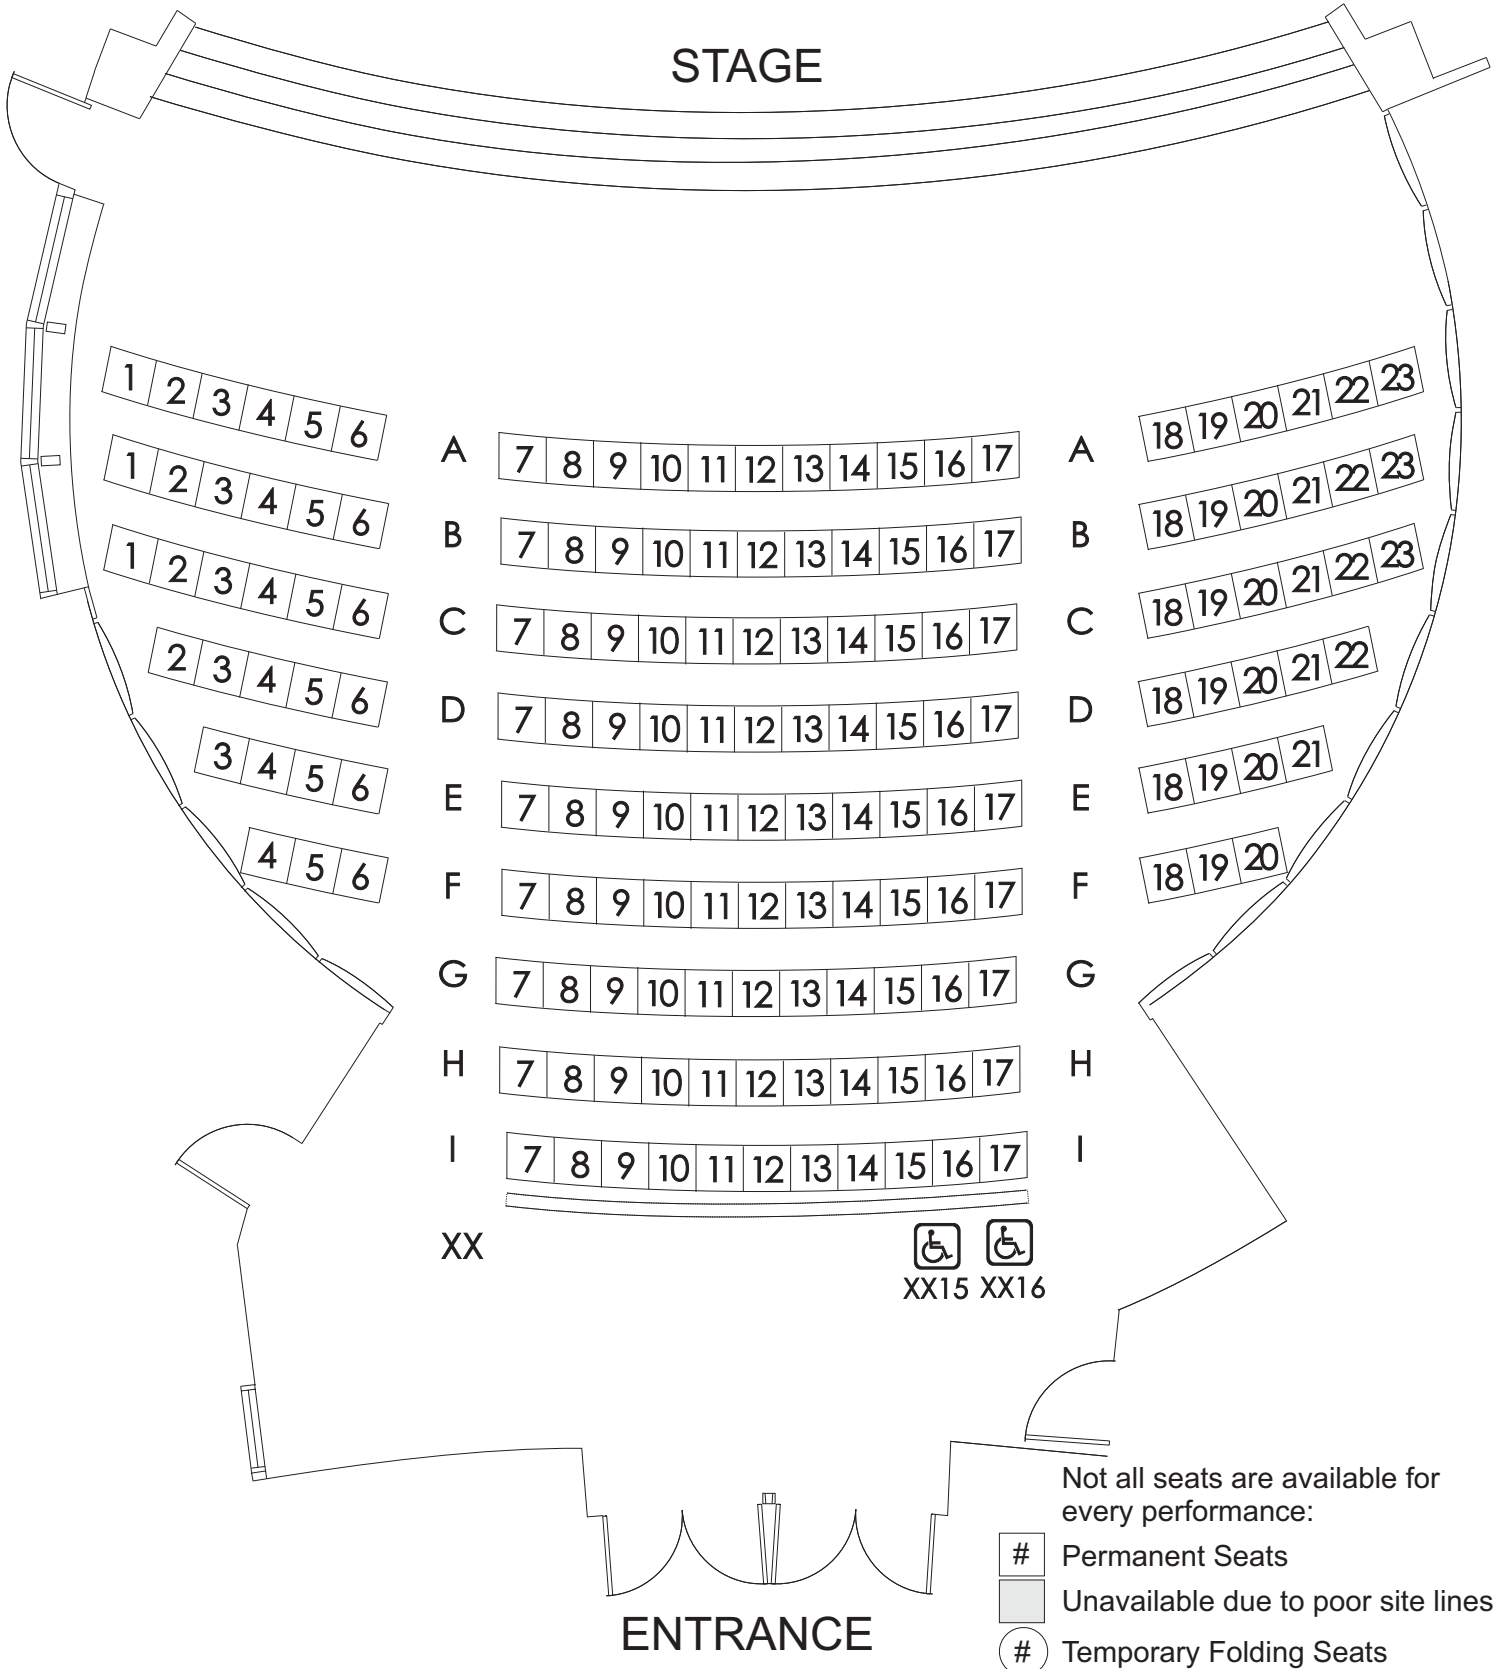

INLET THEATRE SEATING PLAN

Maximum Seating Configuration
208 Seats (no wheelchair spots)

INLET THEATRE SEATING PLAN

Maximum Seating Configuration
208 Seats (plus 2 wheelchair spots)

Not all seats are available for every performance:

- # Permanent Seats
- Unavailable due to poor site lines
- # Temporary Folding Seats

INLET THEATRE SEATING PLAN

Permanent Seating Configuration
159 Seats (plus 2 wheelchair spots)

INLET THEATRE SEATING PLAN

Maximum Film Screen Seating Configuration
161 Seats (plus 2 wheelchair spots)

Not all seats are available for every performance:

- # Permanent Seats
- Unavailable due to poor site lines
- # Temporary Folding Seats

INLET THEATRE SEATING PLAN

Console in House
198 Seats (plus 2 wheelchair spots)

Not all seats are available for every performance:

- # Permanent Seats
- Unavailable due to poor site lines
- # Temporary Folding Seats