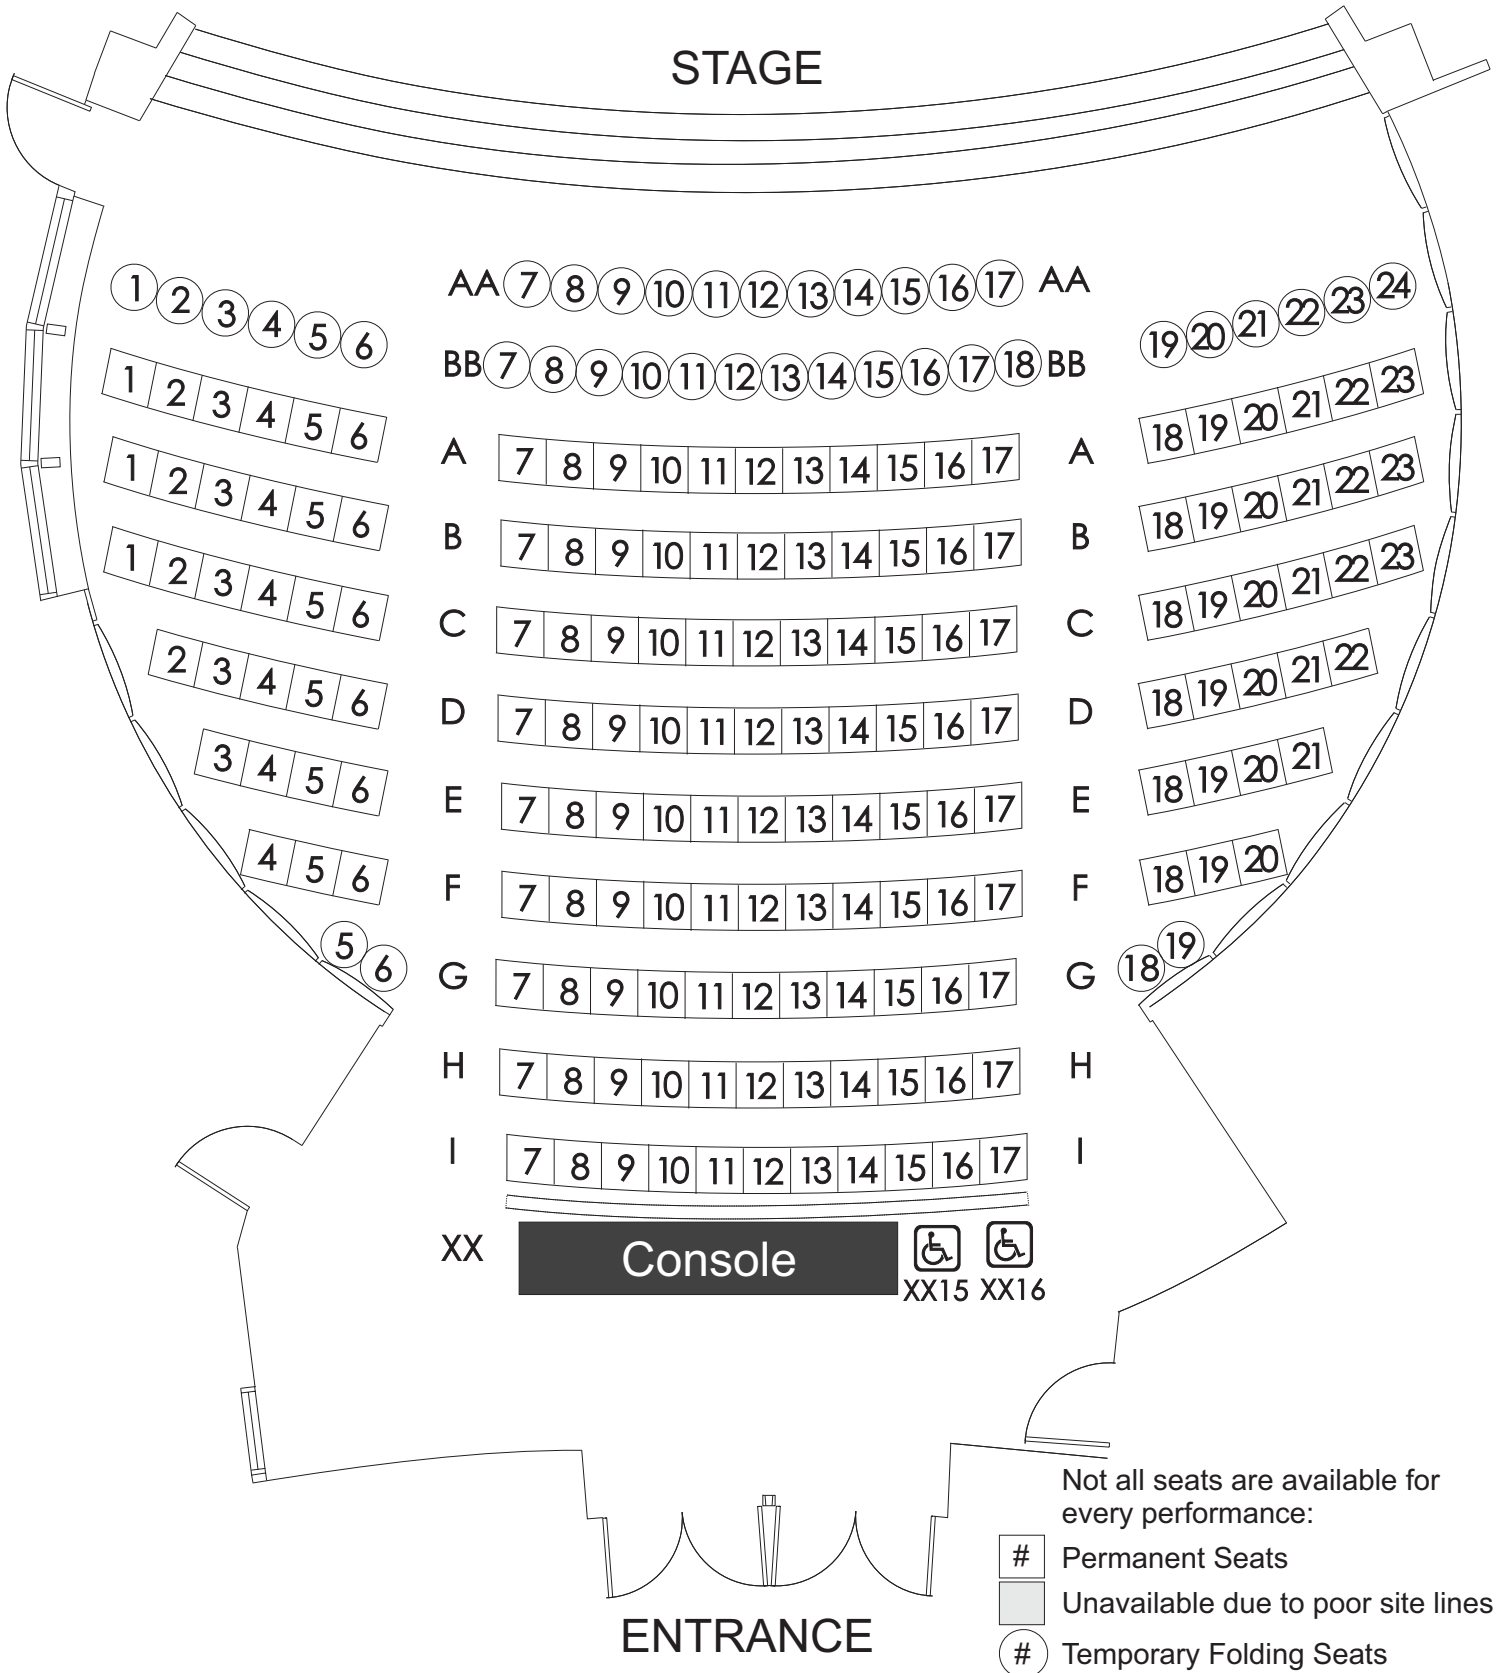

INLET THEATRE SEATING PLAN

Maximum Seating Configuration
208 Seats (no wheelchair spots)

INLET THEATRE SEATING PLAN

Maximum Seating Configuration
208 Seats (plus 2 wheelchair spots)

Not all seats are available for every performance:

- # Permanent Seats
- Unavailable due to poor site lines
- # Temporary Folding Seats

INLET THEATRE SEATING PLAN

Permanent Seating Configuration
159 Seats (plus 2 wheelchair spots)

INLET THEATRE SEATING PLAN

Maximum Film Screen Seating Configuration
161 Seats (plus 2 wheelchair spots)

Not all seats are available for every performance:

- # Permanent Seats
- Unavailable due to poor site lines
- # Temporary Folding Seats

INLET THEATRE SEATING PLAN

Console in House
198 Seats (plus 2 wheelchair spots)

Not all seats are available for every performance:

- # Permanent Seats
- Unavailable due to poor site lines
- # Temporary Folding Seats