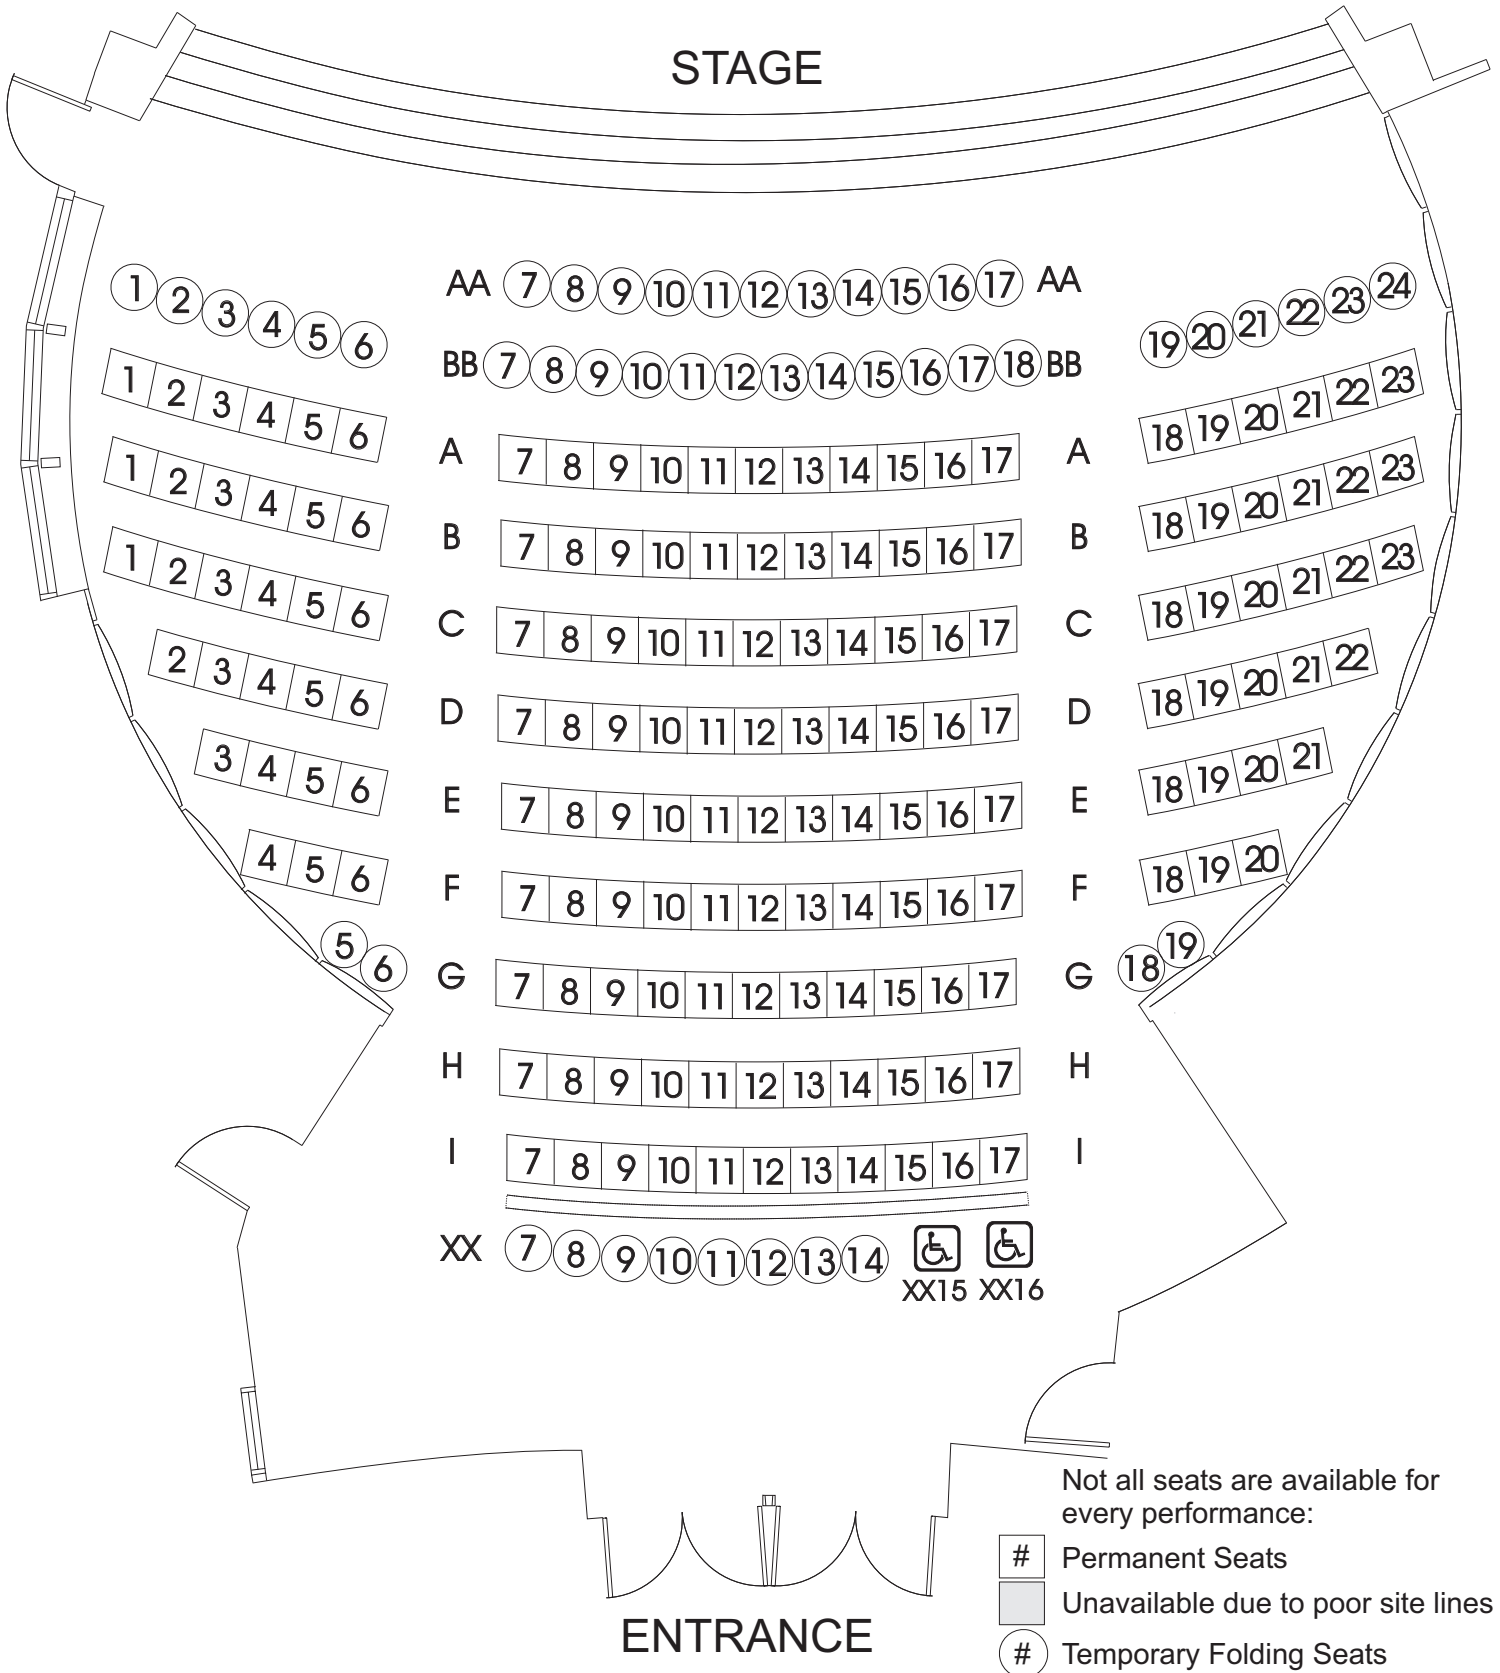

INLET THEATRE SEATING PLAN

Maximum Seating Configuration
208 Seats (no wheelchair spots)

INLET THEATRE SEATING PLAN

Maximum Seating Configuration
208 Seats (plus 2 wheelchair spots)

Not all seats are available for every performance:

- # Permanent Seats
- Unavailable due to poor site lines
- # Temporary Folding Seats

INLET THEATRE SEATING PLAN

Permanent Seating Configuration
159 Seats (plus 2 wheelchair spots)

INLET THEATRE SEATING PLAN

Maximum Film Screen Seating Configuration
161 Seats (plus 2 wheelchair spots)

Not all seats are available for every performance:

- # Permanent Seats
- Unavailable due to poor site lines
- # Temporary Folding Seats

INLET THEATRE SEATING PLAN

Console in House
198 Seats (plus 2 wheelchair spots)

Not all seats are available for every performance:

- # Permanent Seats
- Unavailable due to poor site lines
- # Temporary Folding Seats