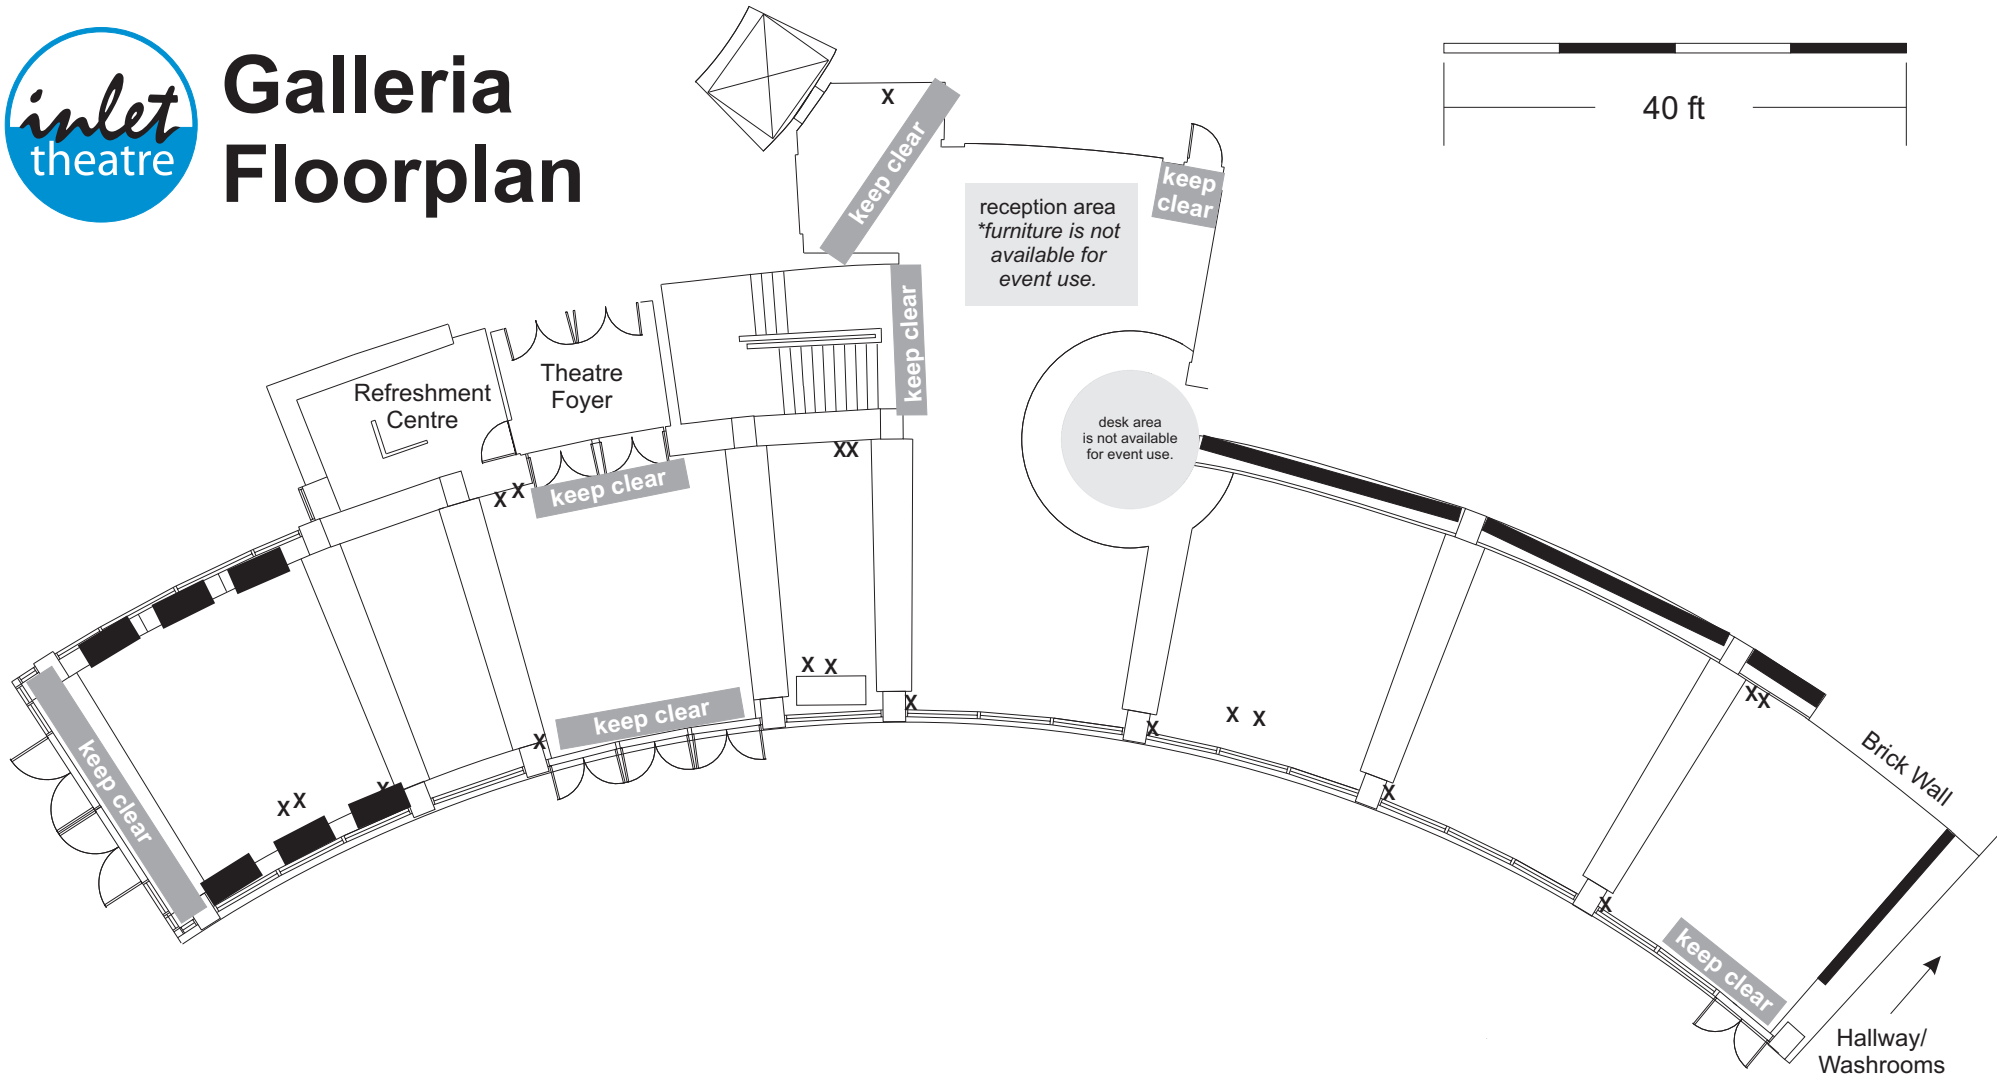

# Galleria Floorplan

## LEGEND (to scale):

-  black fabric benches (6 on site, can be moved as needed)
-  black pipe & drape (available upon request, fees apply)
-  6 foot table (19 available on site)
-  6 foot table with chairs (225 chairs available on site)

-  2.5 foot black pedestal table (8 available on site, seated or 42" tall cocktail height )
-  electrical outlet in floor
-  5 foot round table (not available on site)
-  6 foot round table (not available on site)